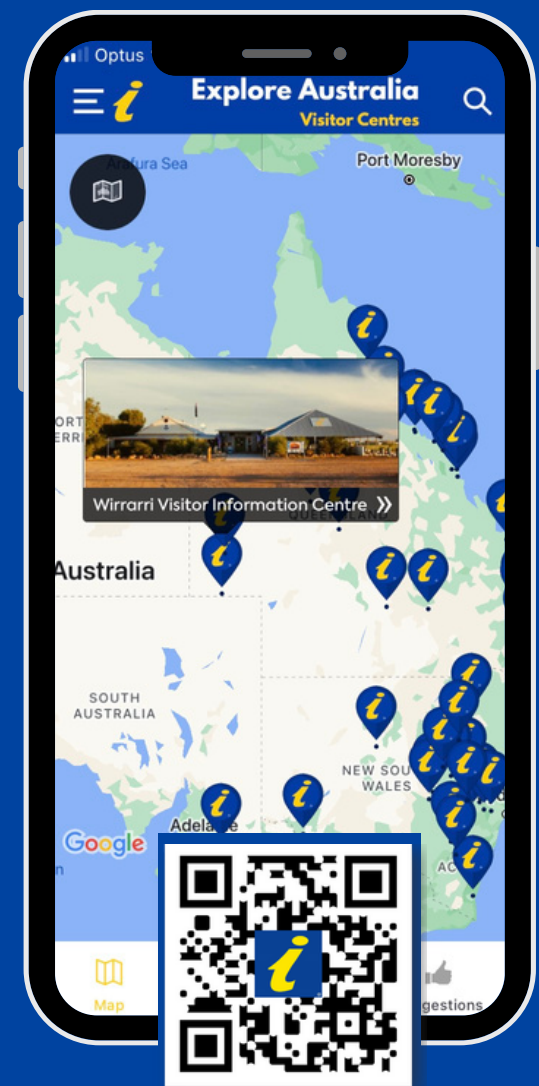

Image courtesy of Tourism & Events Queensland

*Download for free!*

## ABOUT THE APP

**‘Trusted visitor information that’s always open!’**

The Australian Visitor Centres App helps put your VIC on the map by connecting a user market of 1.8 million\* + with you!

The app highlights the 400+ accredited Visitor Centre network, and presents over 100,000 travel points of interest nationwide.

Think of the app as your one-stop-shop for trusted visitor information that covers all your traveller needs!

### STANDARD EXPLORE PACKAGE

**\$350 + GST P.A.**

- Limited description & imagery
- Website & visitor services summary
- Add local Points of Interest