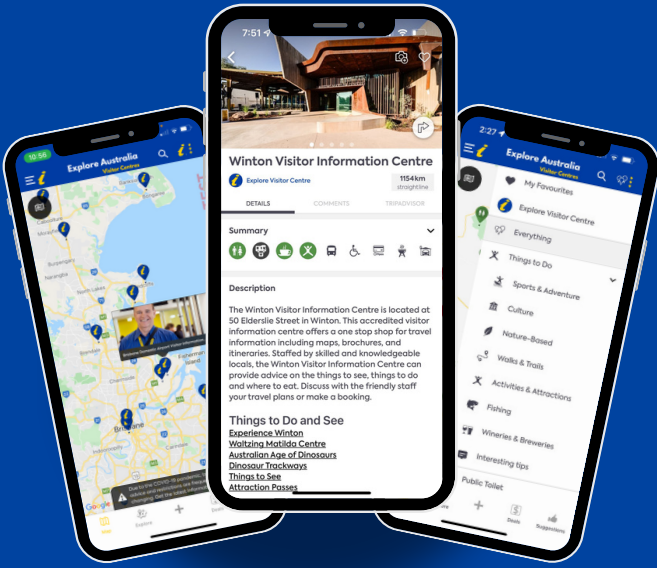

Image courtesy of Tourism & Events Queensland

*Download for free!*

# AUSTRALIAN VISITOR CENTRES APP

## ABOUT THE APP

**‘Trusted visitor information that’s always open!’**

The Australian Visitor Centres App helps put your VIC on the map by connecting a user market of 1.8 million\* + with you!

The app highlights the 400+ accredited Visitor Centre network, and presents over 100,000 travel points of interest nationwide.

Think of the app as your one-stop-shop for trusted visitor information that covers all your traveller needs!